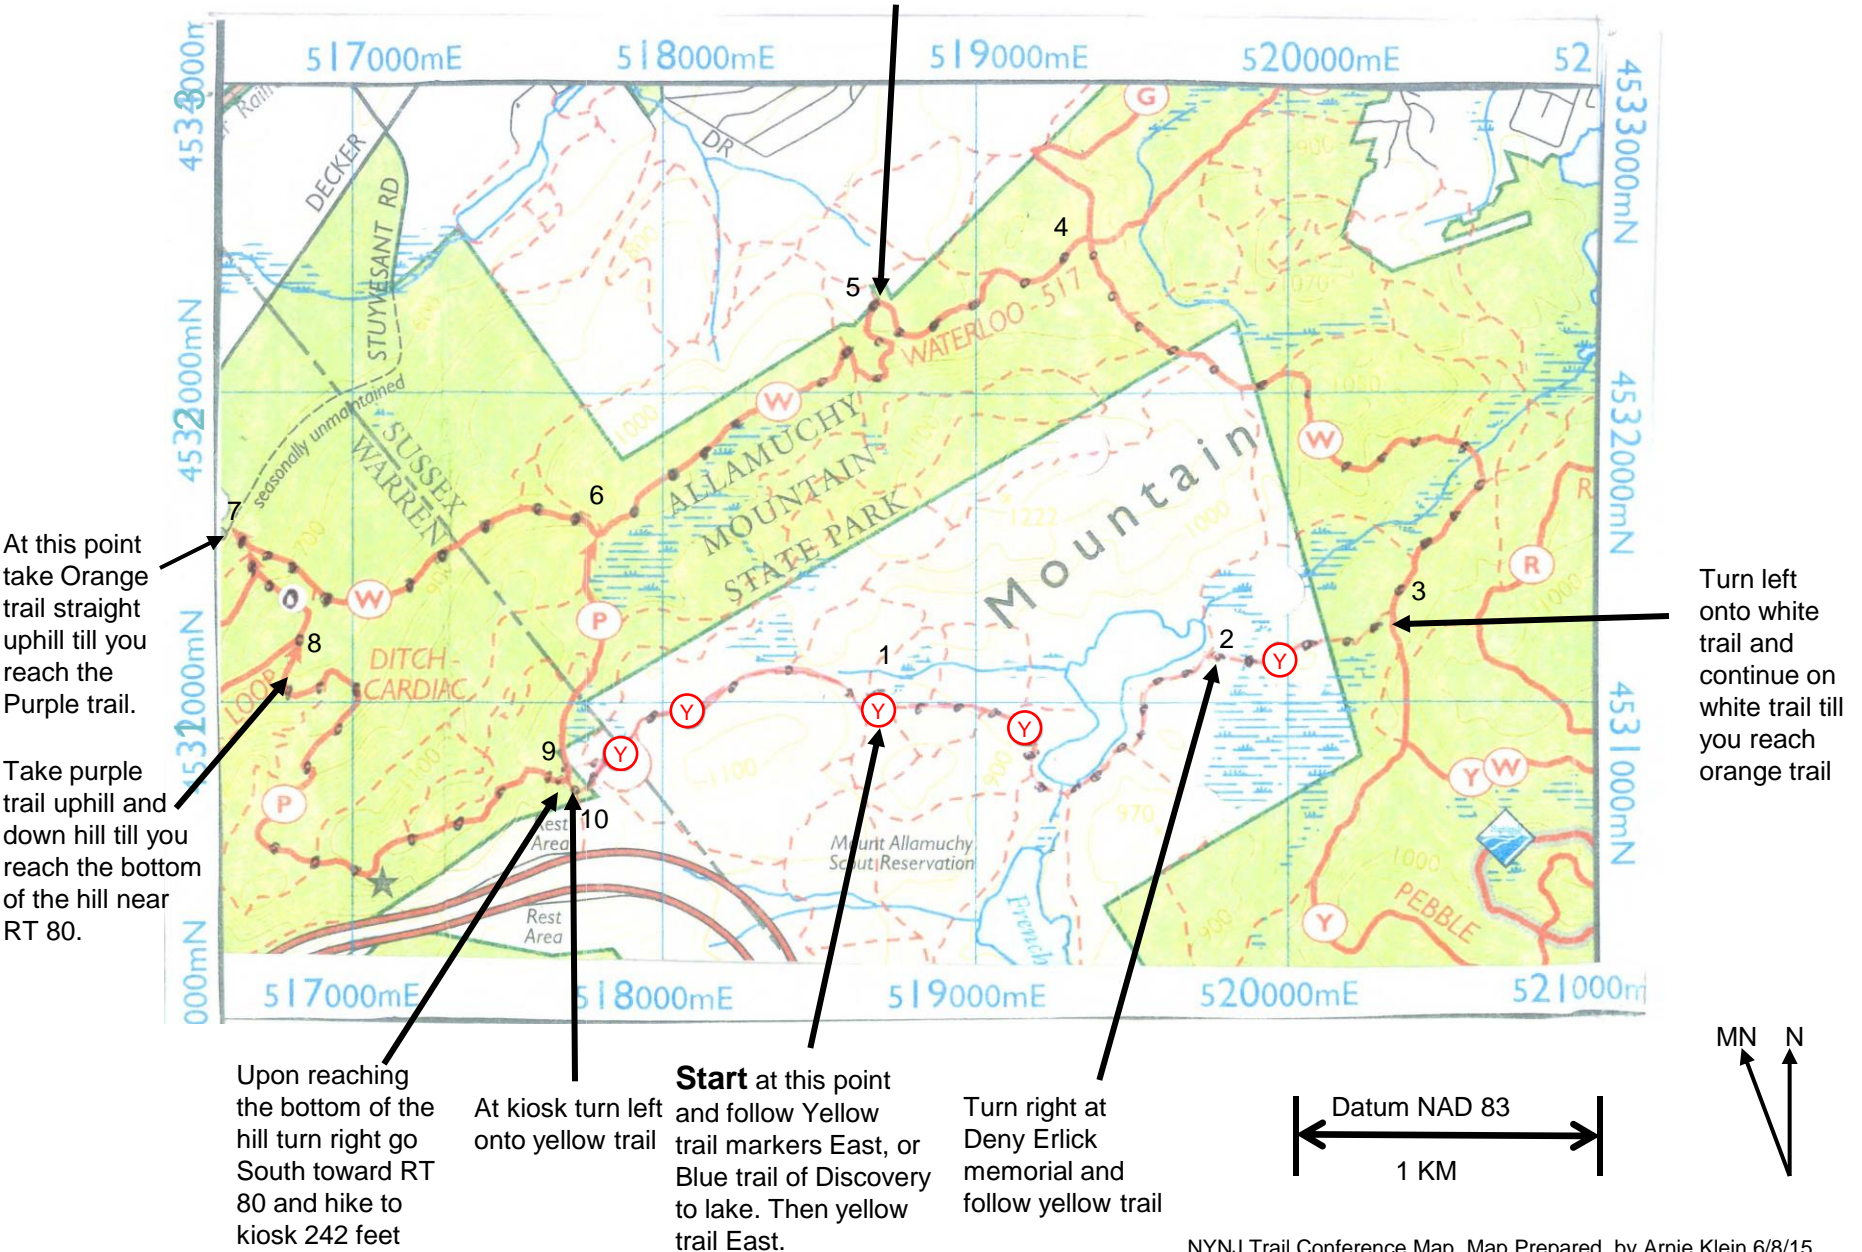

NEW HIDDEN VALLEY TRAIL 8.52 MILES

EMERGENCY PHONE NUMBERS
973-347-3266 OR 201-973-2392

Watch for left turn at this point just before large log on trail

At this point take Orange trail straight uphill till you reach the Purple trail.

Take purple trail uphill and down hill till you reach the bottom of the hill near RT 80.

Upon reaching the bottom of the hill turn right go South toward RT 80 and hike to kiosk 242 feet

At kiosk turn left onto yellow trail

Start at this point and follow Yellow trail markers East, or Blue trail of Discovery to lake. Then yellow trail East.

Turn right at Deny Erlick memorial and follow yellow trail

Turn left onto white trail and continue on white trail till you reach orange trail