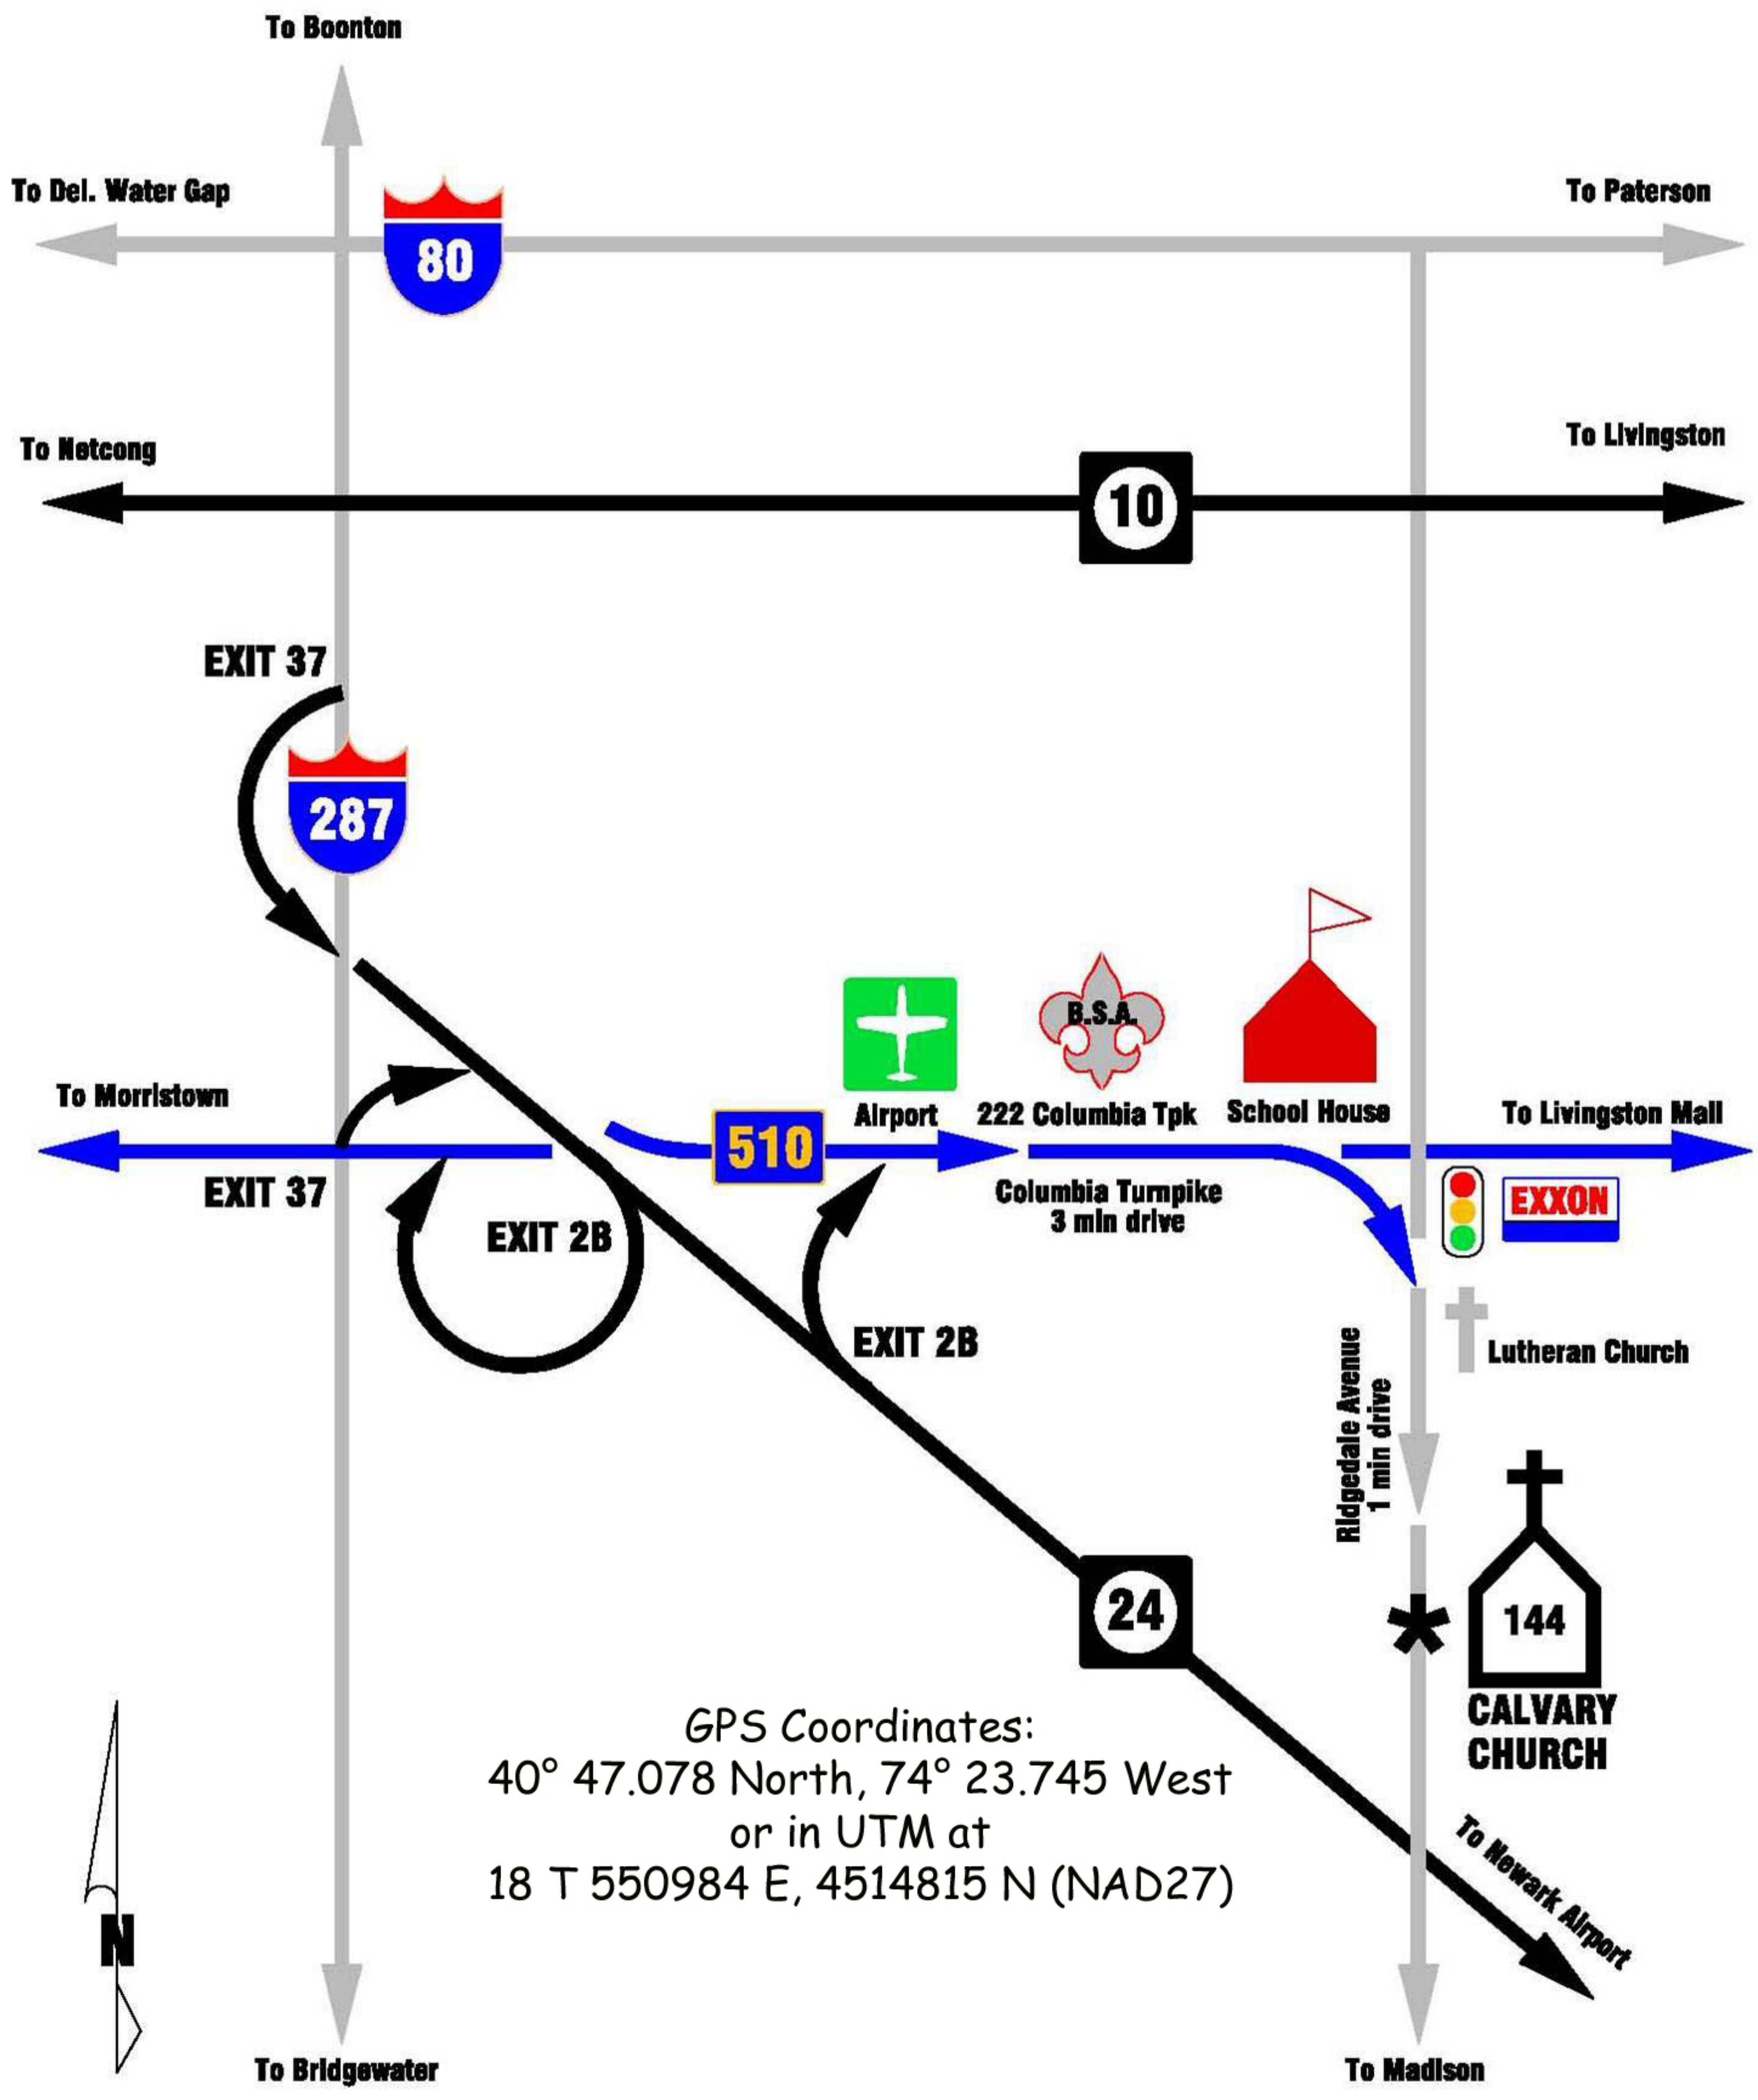

Calvary Presbyterian Church

144 Ridgedale Avenue

Florham Park, NJ 07932

GPS Coordinates:
 40° 47.078 North, 74° 23.745 West
 or in UTM at
 18 T 550984 E, 4514815 N (NAD27)